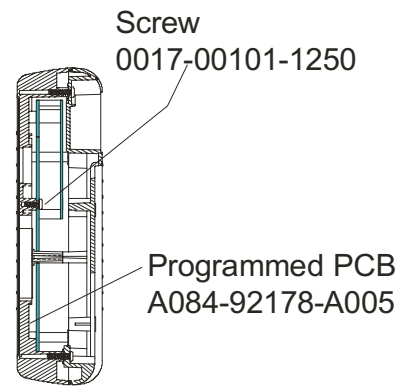

Console Assembly
AK46-00057-0001 Eng/Met
AK46-00057-0003 Ger/Eur
AK46-00057-0004 Spn/Eur
AK46-00057-0005 Spn
AK46-00057-0006 Eng
AK46-00057-0007 Frn/Eur
AK46-00057-0008 Itl/Eur
AK46-00057-0009 Dut/Eur
AK46-00057-0010 Frn
AK46-00057-0011 Por

Overlay Bezel Assembly
AK46-00058-0001 Eng/Met
AK46-00058-0003 Ger/Eur
AK46-00058-0004 Spn/Eur
AK46-00058-0005 Spn
AK46-00058-0006 Eng
AK46-00058-0007 Frn/Eur
AK46-00058-0008 Itl/Eur
AK46-00058-0009 Dut/Eur
AK46-00058-0010 Frn
AK46-00058-0011 Por