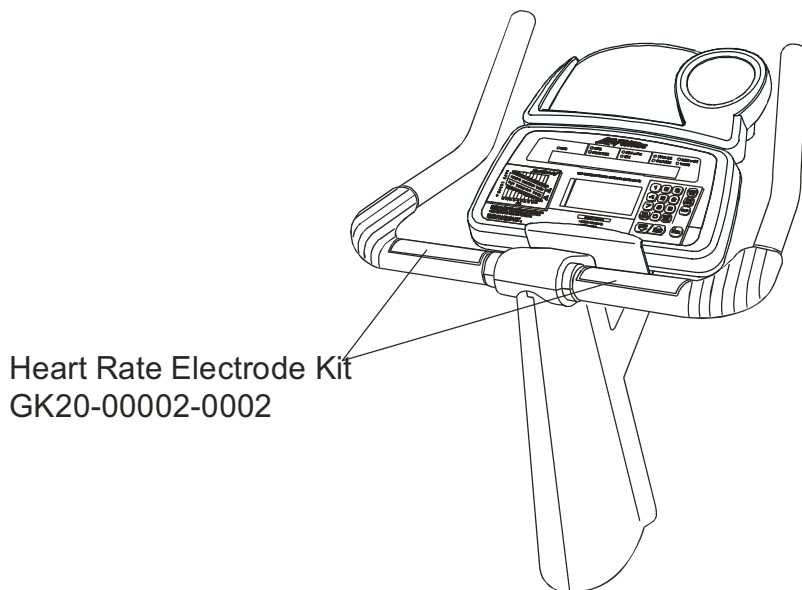

Console Case (Grey)
 0K36-01187-0009

Battery Cover
 0K36-01035-0007

Screw
 0017-00101-1104

Screw
 0017-00101-0823

Life Cycle LC9500HR
Handlebar Assembly

LC95-0XXX-11
SK46-00013-0001

NOTE: Bearing Kit Number GK18-00004-0023