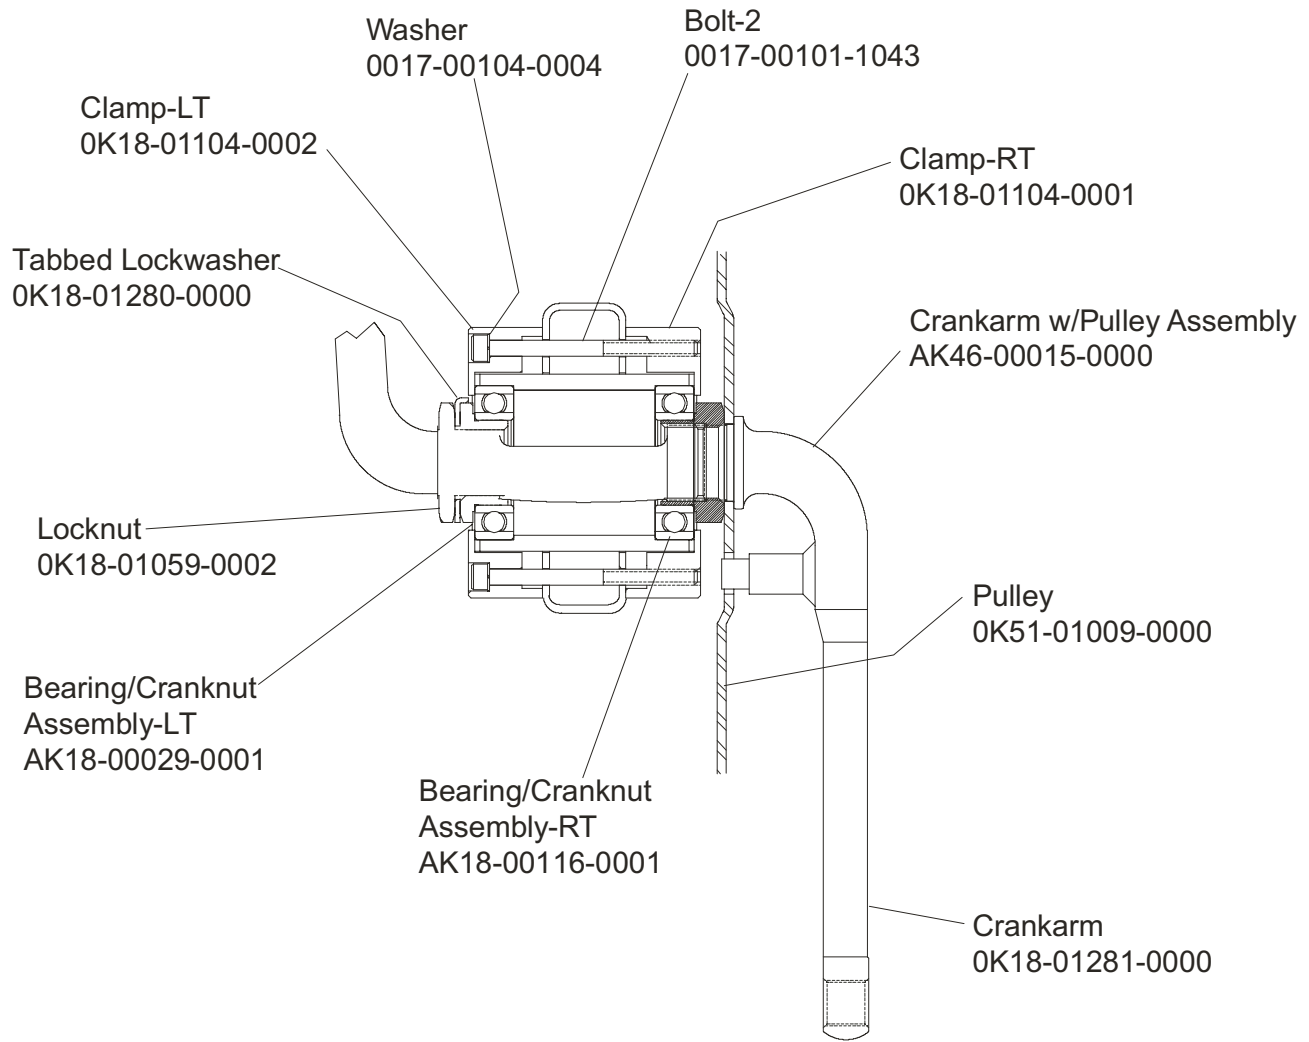

Life Cycle LC9500HR

Frame Components

LC95-0XXX-11

Side Shrouds, Handlebar Shrouds and Cap

Life Cycle LC9500HR

Alternator, Wheels, and Stabilizer Bar

LC95-0XXX-11

Console Assembly
 AK46-00057-0001 Eng/Met
 AK46-00057-0003 Ger/Eur
 AK46-00057-0004 Spn/Eur
 AK46-00057-0005 Spn
 AK46-00057-0006 Eng
 AK46-00057-0007 Frn/Eur
 AK46-00057-0008 Itl/Eur
 AK46-00057-0009 Dut/Eur
 AK46-00057-0010 Frn
 AK46-00057-0011 Por

Console Case (Grey)
 0K36-01187-0009

Battery Cover
 0K36-01035-0007

Screw
 0017-00101-1104

Screw
 0017-00101-0823

Life Cycle LC9500HR
Handlebar Assembly

LC95-0XXX-11
SK46-00013-0001

NOTE: Bearing Kit Number GK18-00004-0023

Life Cycle LC9500HR
Freewheel Pulley/Clutch Assembly

LC95-0XXX-11

Life Cycle LC9500HR
Seat w/Seat Post Assembly

LC95-0XXX-11
AK46-00067-0000