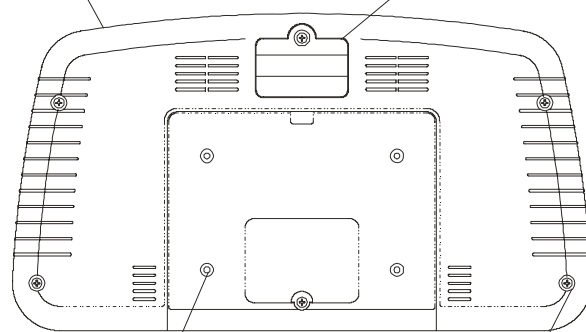

Console Case (Grey)
0K36-01187-0009

Battery Cover
0K36-01035-0007