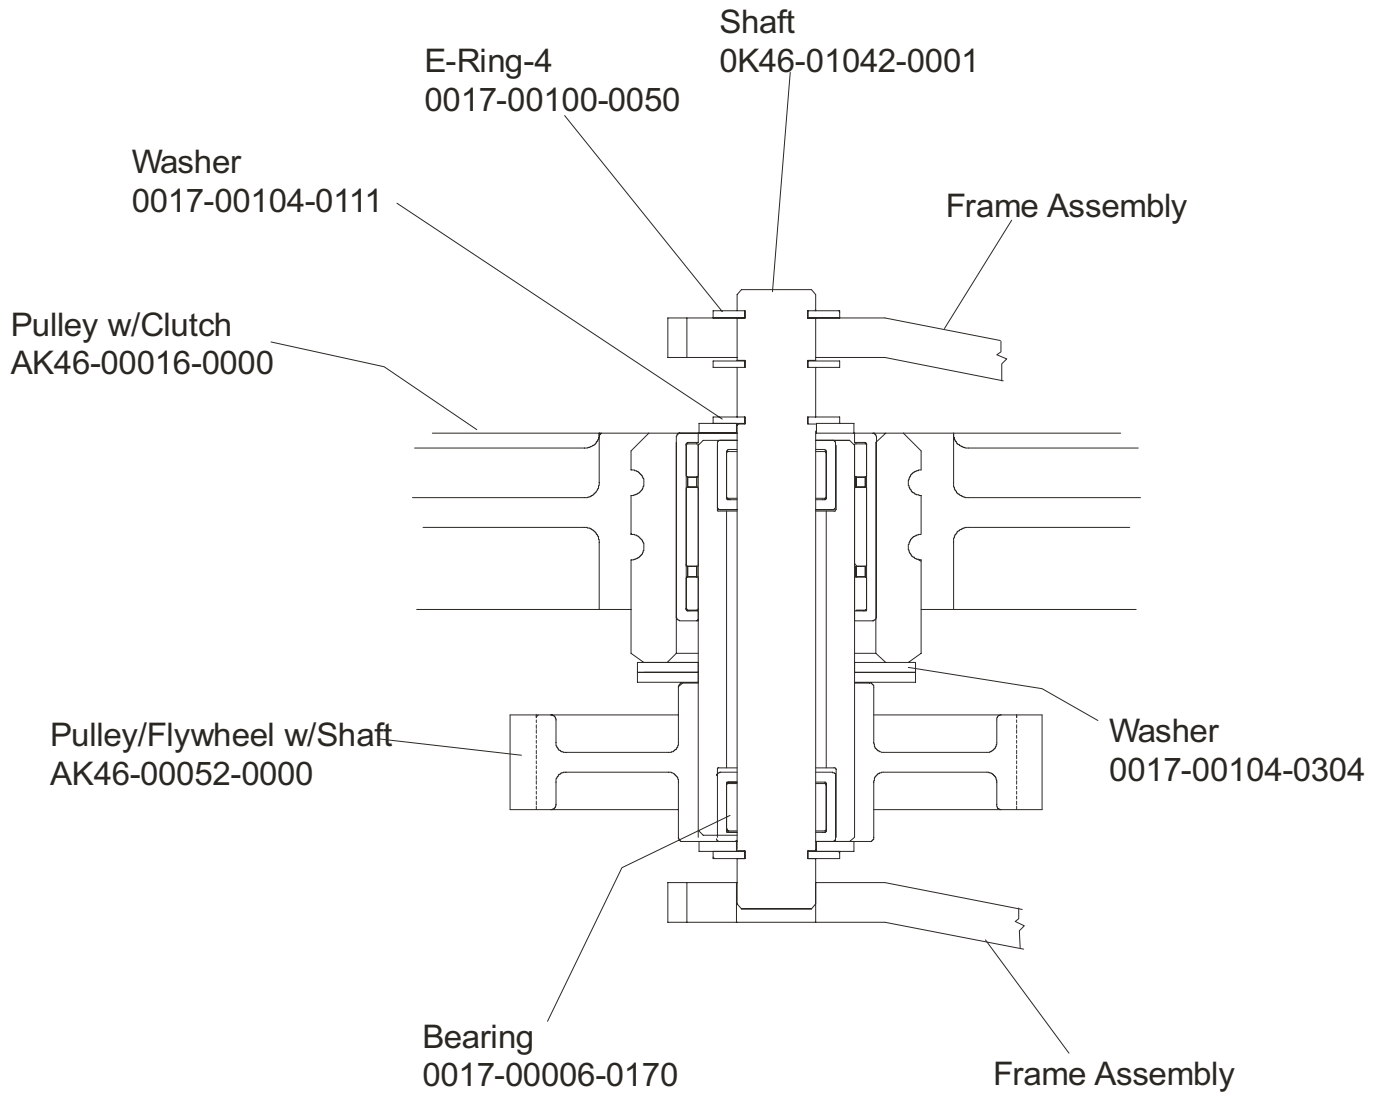

	Page
Frame Components	4
Side Shrouds, Handlebar Shrouds and Cap.....	5
Alternator, Wheels, and Stabilizer Bar	6
Console Assembly	7
Accessory Tray	8
Handlebar Assembly.....	9
Crankarm Assembly	10
Freewheel Pulley/Clutch Assembly.....	11
Idler Arm Assembly.....	12
Seat w/Seat Post Assembly.....	13
Seat Plunger Assembly	14
Alternator Control Assembly	15

Console Case (Grey)
 0K36-01187-0009

Battery Cover
 0K36-01035-0007

Screw
 0017-00101-1104

Screw
 0017-00101-0823

Life Cycle LC9500HR
Handlebar Assembly

LC95-0XXX-11
SK46-00013-0001

NOTE: Bearing Kit Number GK18-00004-0023

Life Cycle LC9500HR
Freewheel Pulley/Clutch Assembly

LC95-0XXX-11

Life Cycle LC9500HR
Seat w/Seat Post Assembly

LC95-0XXX-11
AK46-00067-0000