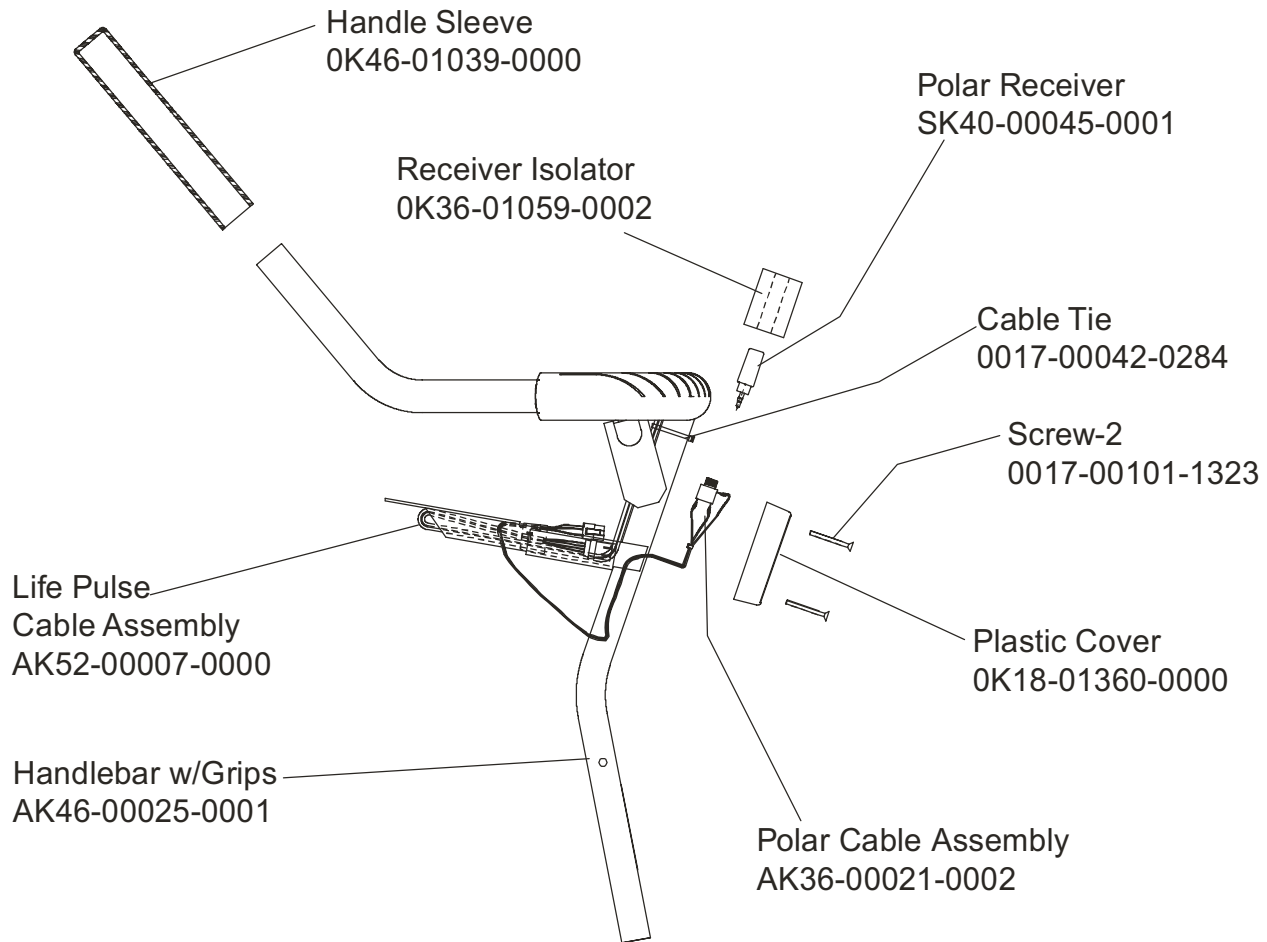

Console Case (Grey)
 0K36-01187-0009

Battery Cover
 0K36-01035-0007

Screw
 0017-00101-1104

Screw
 0017-00101-0823

Life Cycle LC9500HR
Handlebar Assembly

LC95-0XXX-11
SK46-00013-0001

NOTE: Bearing Kit Number GK18-00004-0023