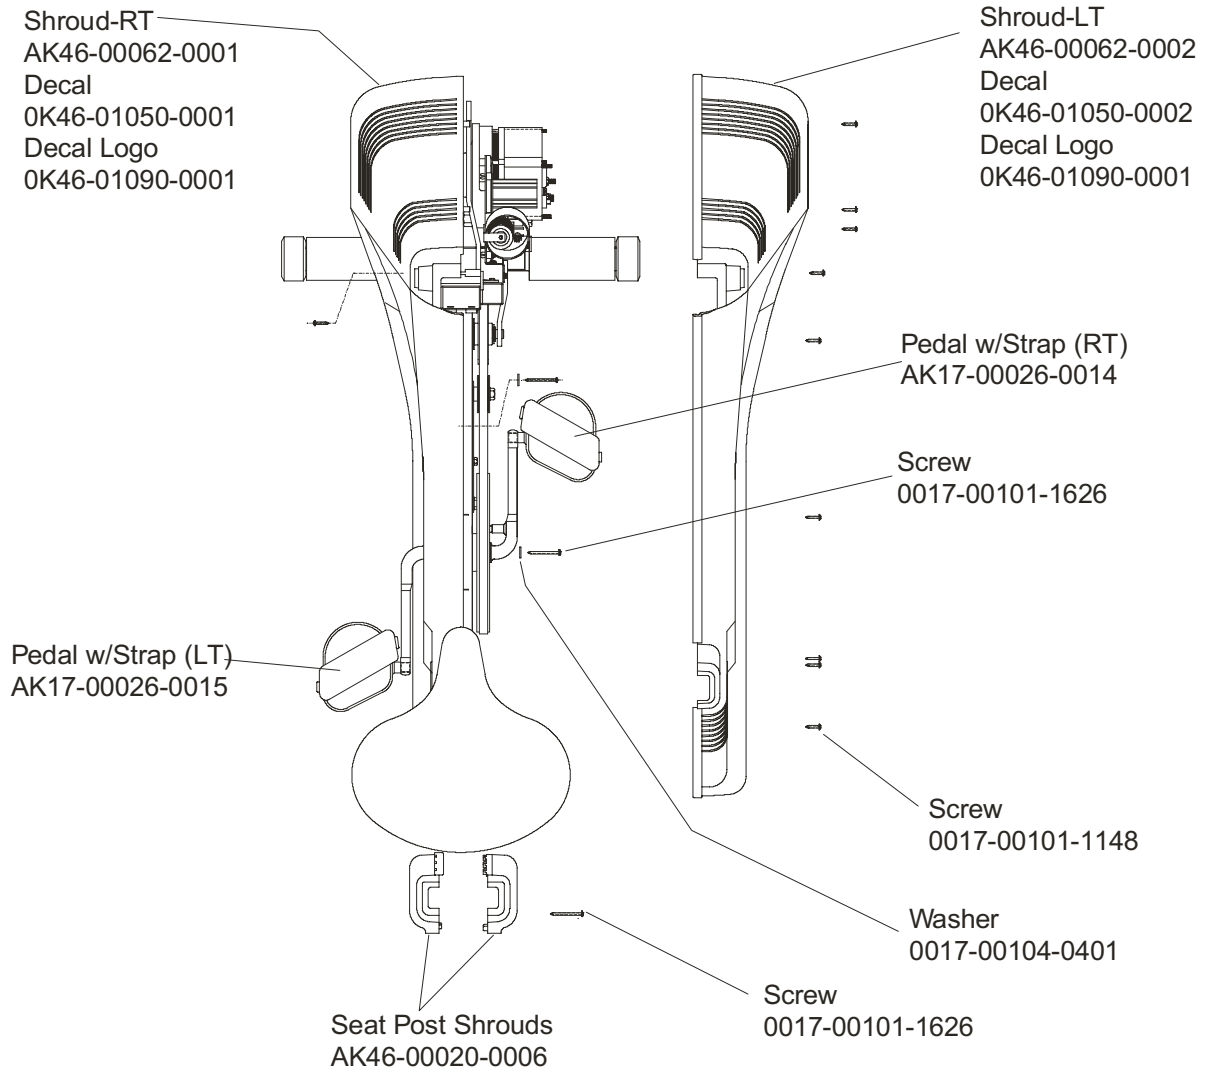

LifeFitness

LIFE CYCLE LC9500HR

END OF LIFE

Customer Support Services
PARTS MANUAL

rev. 21 May 2009

Manual	Part Number
Service Manual	M051-00K46-B004
Operator Manual	M051-00K20-B125
Installation Instructions	M051-00K20-A287
Hardware Kit	AK46-00065-0000

	Page
Frame Components	4
Side Shrouds, Handlebar Shrouds and Cap.....	5
Alternator, Wheels, and Stabilizer Bar	6
Console Assembly	7
Accessory Tray	8
Handlebar Assembly.....	9
Crankarm Assembly	10
Freewheel Pulley/Clutch Assembly.....	11
Idler Arm Assembly.....	12
Seat w/Seat Post Assembly.....	13
Seat Plunger Assembly	14
Alternator Control Assembly	15

Life Cycle LC9500HR

Frame Components

LC95-0XXX-11

Side Shrouds, Handlebar Shrouds and Cap

Life Cycle LC9500HR

Alternator, Wheels, and Stabilizer Bar

LC95-0XXX-11

Console Assembly
 AK46-00057-0001 Eng/Met
 AK46-00057-0003 Ger/Eur
 AK46-00057-0004 Spn/Eur
 AK46-00057-0005 Spn
 AK46-00057-0006 Eng
 AK46-00057-0007 Frn/Eur
 AK46-00057-0008 Itl/Eur
 AK46-00057-0009 Dut/Eur
 AK46-00057-0010 Frn
 AK46-00057-0011 Por

Life Cycle LC9500HR
Freewheel Pulley/Clutch Assembly

LC95-0XXX-11

Life Cycle LC9500HR
Seat w/Seat Post Assembly

LC95-0XXX-11
AK46-00067-0000