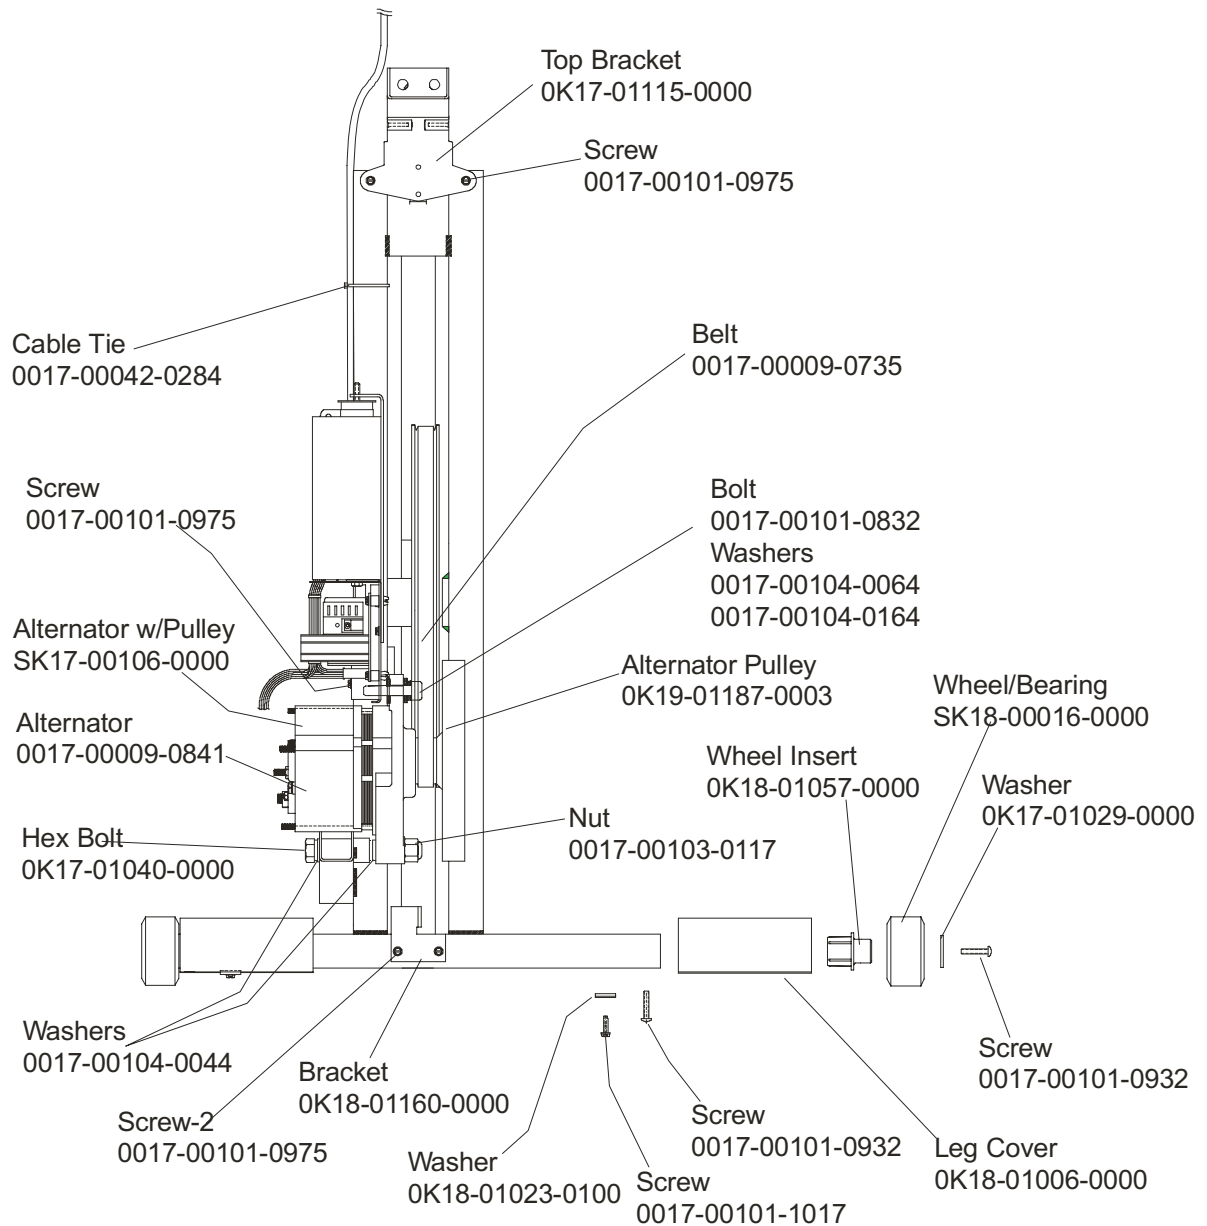

	Page
Frame Components	4
Side Shrouds, Handlebar Shrouds and Cap.....	5
Alternator, Wheels, and Stabilizer Bar	6
Console Assembly	7
Accessory Tray	8
Handlebar Assembly.....	9
Crankarm Assembly	10
Freewheel Pulley/Clutch Assembly.....	11
Idler Arm Assembly.....	12
Seat w/Seat Post Assembly.....	13
Seat Plunger Assembly	14
Alternator Control Assembly	15

Life Cycle LC9500HR

Frame Components

LC95-0XXX-11

Side Shrouds, Handlebar Shrouds and Cap

Life Cycle LC9500HR

Alternator, Wheels, and Stabilizer Bar

LC95-0XXX-11

Console Assembly
 AK46-00057-0001 Eng/Met
 AK46-00057-0003 Ger/Eur
 AK46-00057-0004 Spn/Eur
 AK46-00057-0005 Spn
 AK46-00057-0006 Eng
 AK46-00057-0007 Frn/Eur
 AK46-00057-0008 Itl/Eur
 AK46-00057-0009 Dut/Eur
 AK46-00057-0010 Frn
 AK46-00057-0011 Por