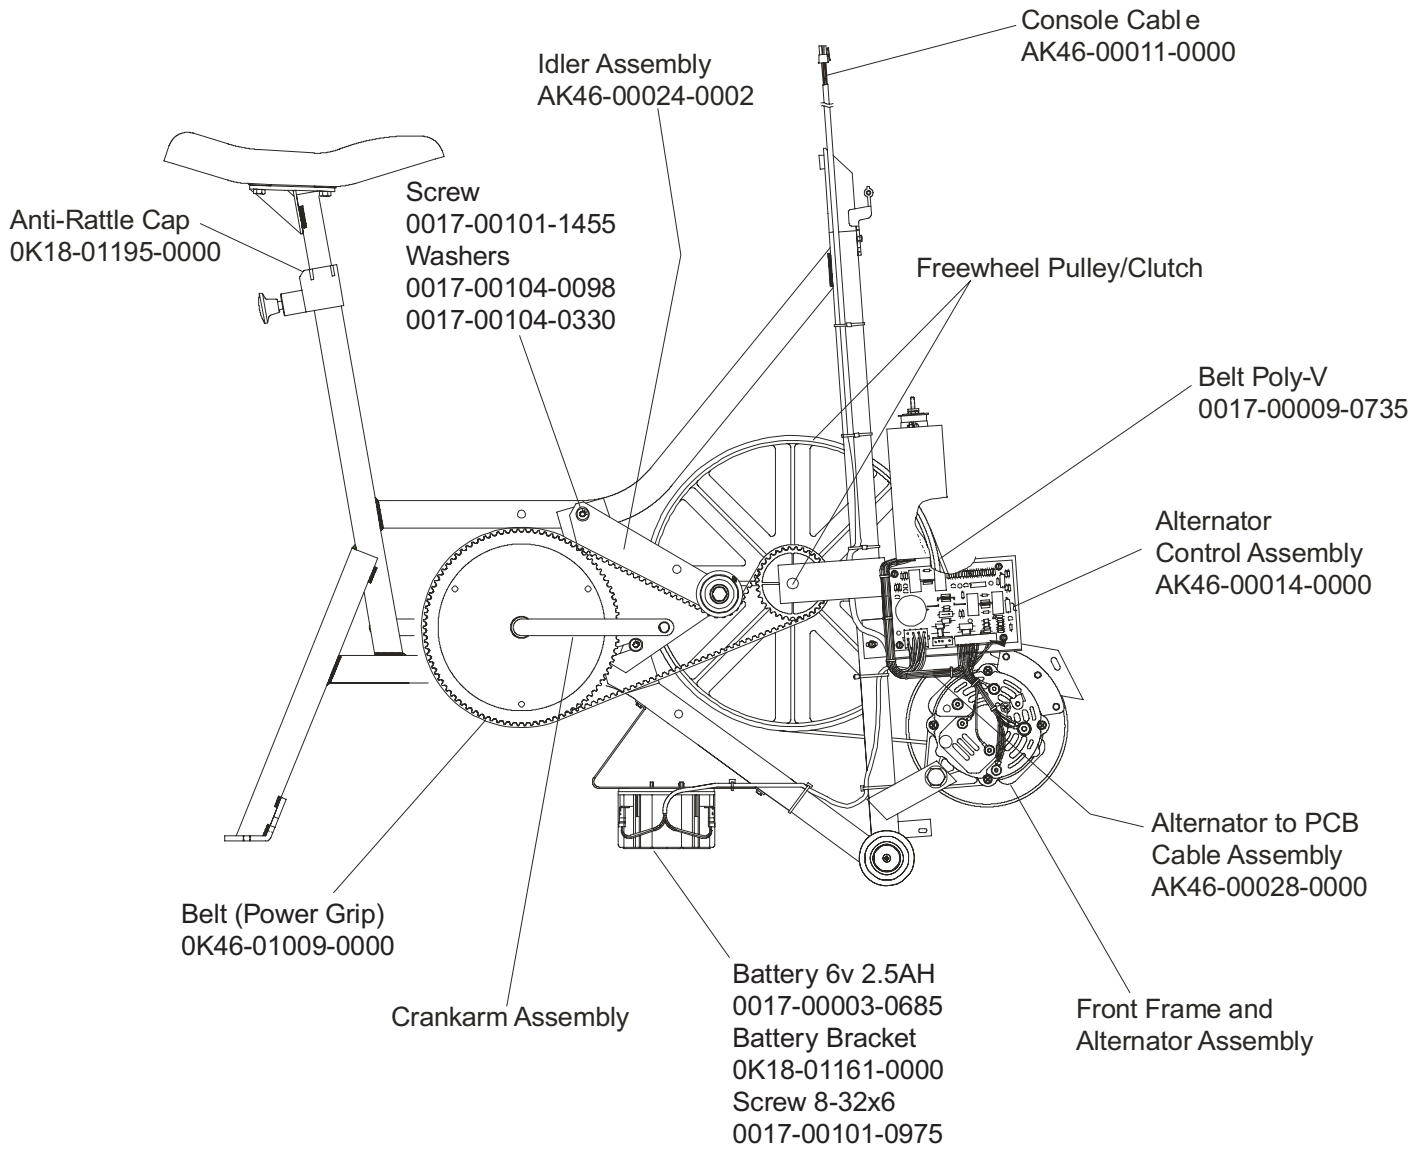

LifeFitness

LIFE CYCLE LC9500HR

END OF LIFE

Customer Support Services
PARTS MANUAL

rev. 21 May 2009

Manual	Part Number
Service Manual	M051-00K46-B004
Operator Manual	M051-00K20-B125
Installation Instructions	M051-00K20-A287
Hardware Kit	AK46-00065-0000

	Page
Frame Components	4
Side Shrouds, Handlebar Shrouds and Cap.....	5
Alternator, Wheels, and Stabilizer Bar	6
Console Assembly	7
Accessory Tray	8
Handlebar Assembly.....	9
Crankarm Assembly	10
Freewheel Pulley/Clutch Assembly.....	11
Idler Arm Assembly.....	12
Seat w/Seat Post Assembly.....	13
Seat Plunger Assembly	14
Alternator Control Assembly	15

Life Cycle LC9500HR

Frame Components

LC95-0XXX-11

Side Shrouds, Handlebar Shrouds and Cap

Life Cycle LC9500HR

Alternator, Wheels, and Stabilizer Bar

LC95-0XXX-11

Console Assembly
 AK46-00057-0001 Eng/Met
 AK46-00057-0003 Ger/Eur
 AK46-00057-0004 Spn/Eur
 AK46-00057-0005 Spn
 AK46-00057-0006 Eng
 AK46-00057-0007 Frn/Eur
 AK46-00057-0008 Itl/Eur
 AK46-00057-0009 Dut/Eur
 AK46-00057-0010 Frn
 AK46-00057-0011 Por

Life Cycle LC9500HR
Freewheel Pulley/Clutch Assembly

LC95-0XXX-11

Life Cycle LC9500HR
Seat w/Seat Post Assembly

LC95-0XXX-11
AK46-00067-0000